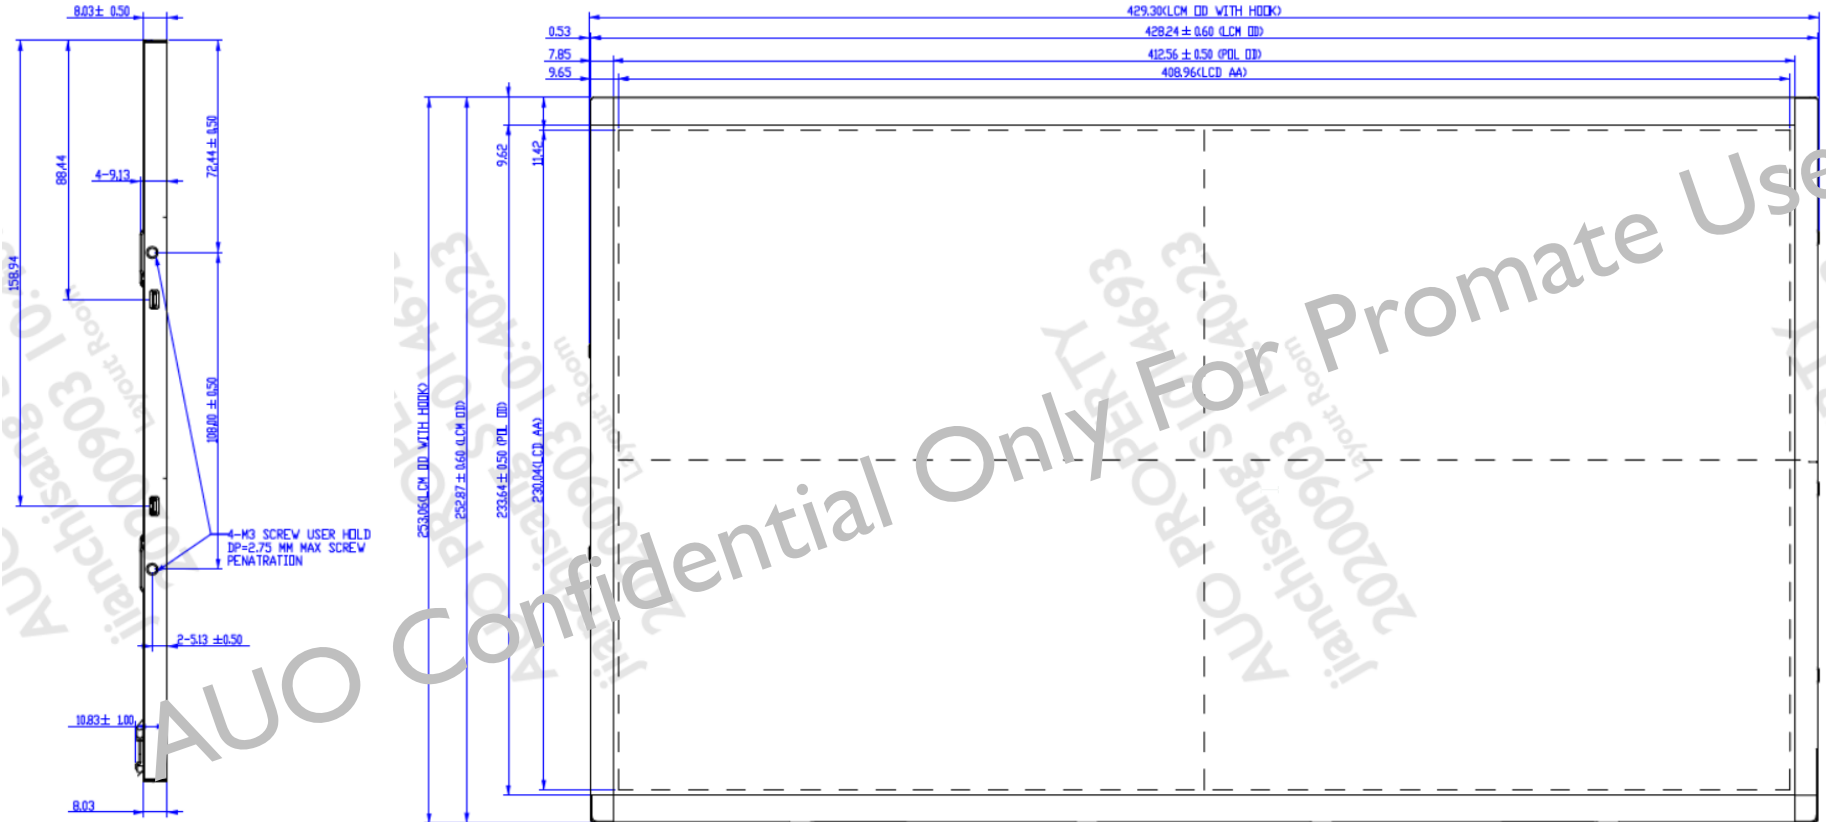

2D Drawing – Front