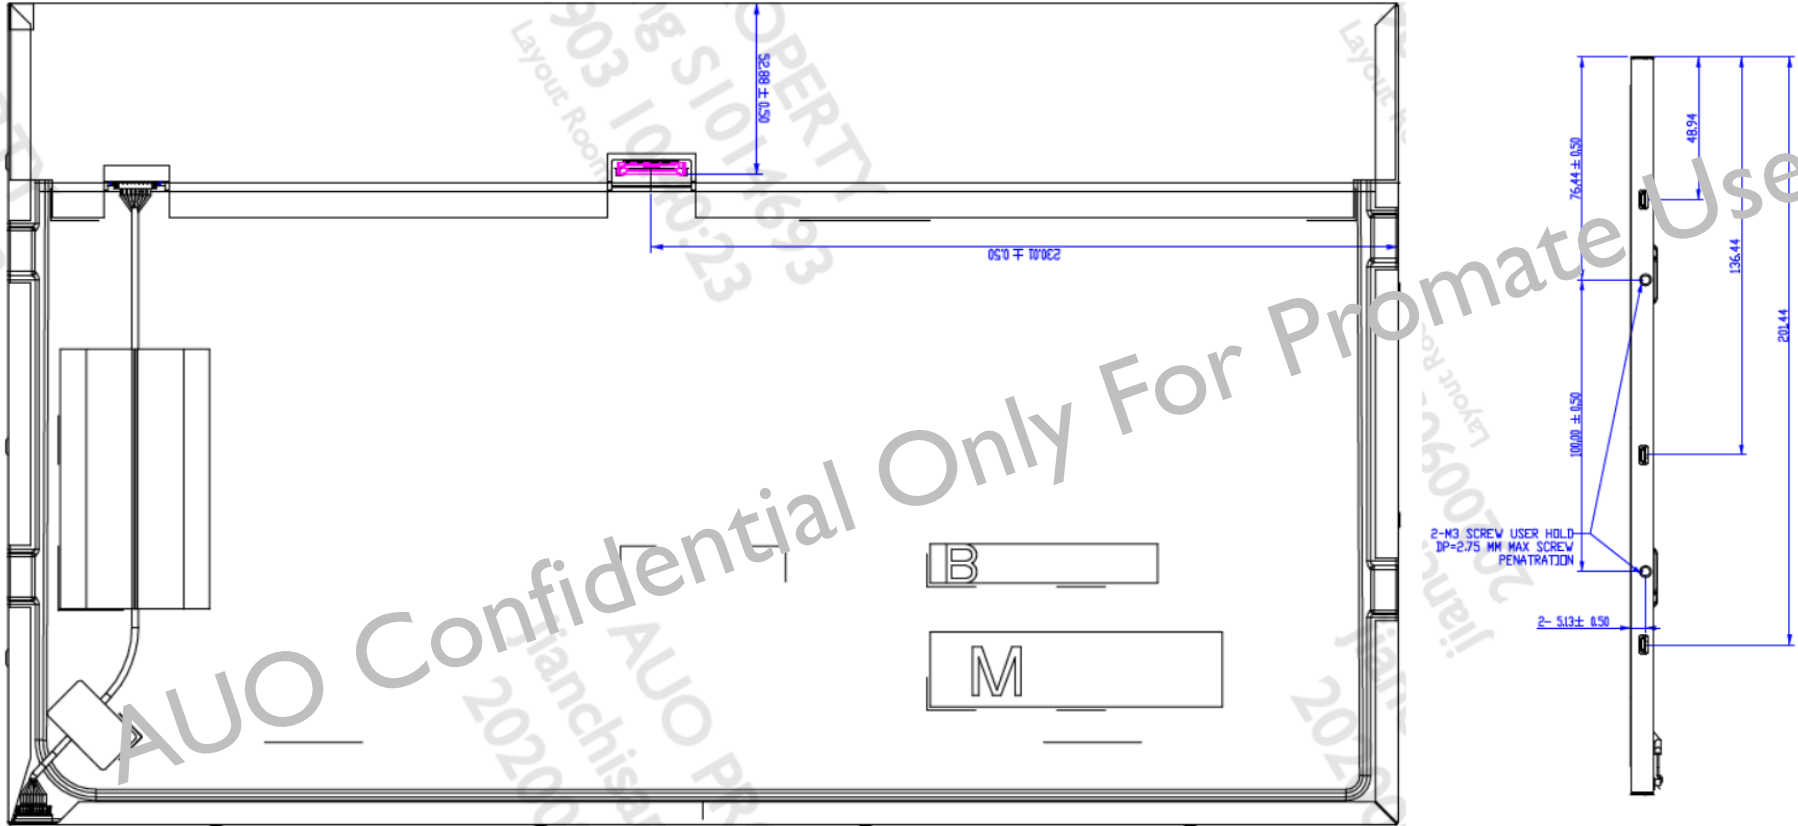

2D Drawing – Rear